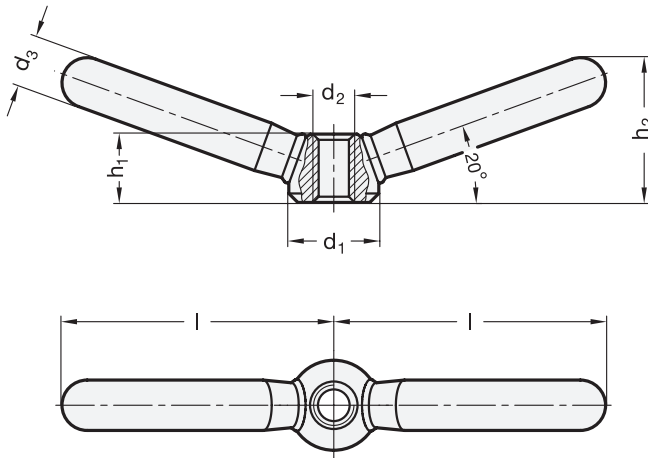

Range extended!

ROSLÖTTEN Rostfrei
Inox
Stainless Steel

1			2				
d ₁			d ₂	d ₃	h ₁	h ₂ ≈	Length l ≈
GN 99.7	GN 99.8 AISI 304	GN 99.8 AISI 316L (A4)					
16	16	16	M 8	10	12,5	26	47,5
20	20	20	M 10	12	15	32	59,5
25	25	25	M 12	14	19	40	75,5
32	32	-	M 16	18	25	52	94,5
40	40	-	M 20	20	31	62	118

Specification

- **GN 99.7**
Steel
zinc plated, blue passivated
- **GN 99.8**
Stainless Steel
 - AISI 304 —
 - AISI 316L **A4**
 - matt shot-blasted
- Shaft butt-welded to nut
- *Stainless Steel characteristics → Page 1144*
- **RoHS compliant**

Clamp nuts with double lever	1	d ₁
GN 99.7-20-M10	2	d ₂

Stainless Steel-Clamp nuts with double lever	1	d ₁
GN 99.8-32-M16	2	d ₂