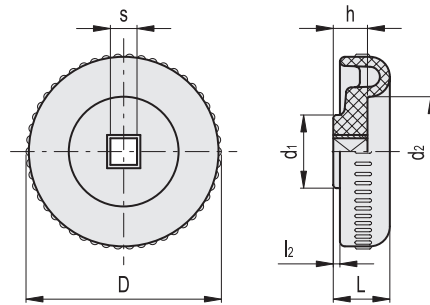

VZ. | Knurled knobs

Duroplast, square hole

MATERIAL

Phenolic based (PF) Duroplast, black colour, glossy finish.

STANDARD EXECUTION

Square through hole with brass reinforcement.

| Code | Description | D | sH9 | L | d1 | d2 | l2 | h | △ |
|-------|-------------|----|-----|----|----|----|----|---|----|
| 87001 | VZ.42-5x5 | 44 | 5 | 10 | 20 | 31 | 1 | 7 | 13 |
| 87011 | VZ.42-6x6 | 44 | 6 | 10 | 20 | 31 | 1 | 7 | 14 |
| 87111 | VZ.56-7x7 | 58 | 7 | 17 | 22 | 23 | 2 | 9 | 27 |
| 87121 | VZ.56-8x8 | 58 | 8 | 17 | 22 | 23 | 2 | 9 | 28 |