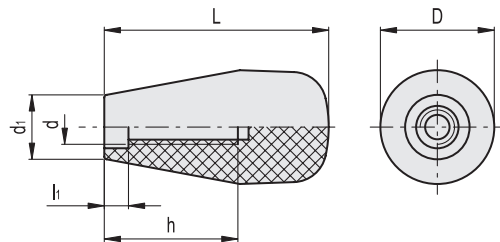

I.149 | Handles

Duroplast

MATERIAL

Phenolic based (PF) Duroplast, black colour, glossy finish.

STANDARD EXECUTION

Threaded blind hole.

ELESA Original design

Code	Description	D	L	d	d1	h	li	⚖️
120035	I.149/65-M10	34	67	M10	19	40	8	56
120055	I.149/85-M10	34	86	M10	20	48	7	72