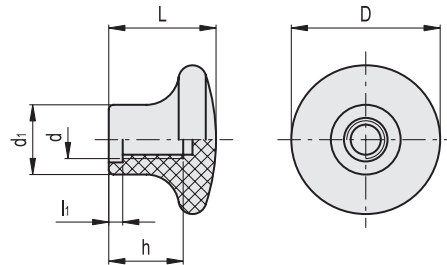

I.150 | Knobs

Duroplast

MATERIAL

Phenolic based (PF) Duroplast, black colour, glossy finish.

STANDARD EXECUTION

Threaded blind hole.

Code	Description	D	L	d	d1	h	l1	
20201	I.150/25-M5	25	19	M5	12	10	3	6
20202	I.150/25-M6	25	19	M6	12	10	3	5
20211	I.150/30-M6	32	23	M6	15	16	3	13
20212	I.150/30-M8	32	23	M8	15	19	3	12