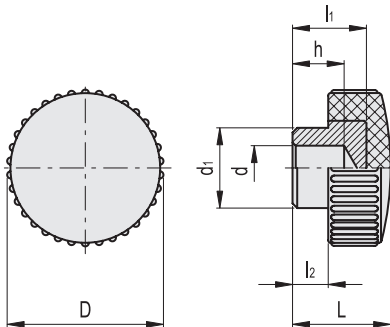

## STANDARD EXECUTION

Black-oxide steel hub, plain blind hole.

ELESA Original design

Code	Description	D	dH9	L	d1	l1	l2	h	⚖️
2901	B.220/35	35	10	21	18	15	8	10	37