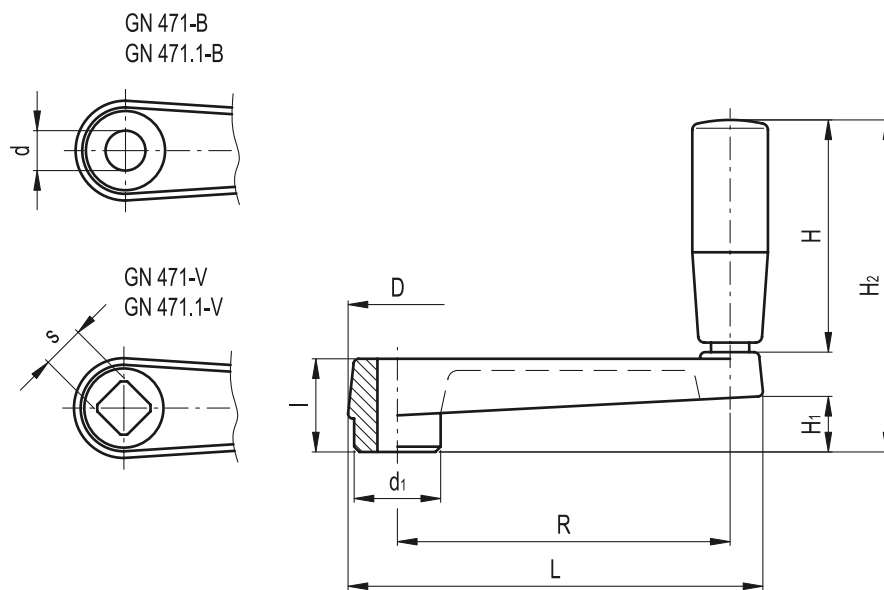

GN 471 GN 471.1

Crank handles with revolving handle

• Material

GN 471: cast aluminium, epoxy resin coating.
GN 471.1: die cast zinc alloy, epoxy resin coating.

• Colour

RAL 9005 black, matte, textured finish.

• Assembly

- Execution **B**: hub with H7 reamed through hole.
- Execution **V**: hub with H11 square through hole, in compliance with details for square DIN 79 (see page A16).

For fixing GN 471 and GN 471.1 on shafts by a grub screw see Technical Data on page A18.

• Revolving handle

High-resilience polypropylene based (PP) technopolymer, black colour, matte finish. Resistant to solvents, oils, greases and other chemical agents.

Standard Elements	Main dimensions						Mounting hole			Handle		Δ
Description	R	L	D	d₁	H₁	H₂	d H7	s H11	l	H	Ø	g
GN 471-80-B10	80	102	26	23	14	80.5	10	-	24	52.5	21	101
GN 471-80-V10	80	102	26	23	14	80.5	-	10x10	24	52.5	21	98
GN 471-100-B12	100	125	30	27	17	99.5	12	-	28	67.5	23	170
GN 471-100-V12	100	125	30	27	17	99.5	-	12x12	28	67.5	23	167
GN 471-125-B14	125	154	35	32	22	122.5	14	-	34	82.5	26	255
GN 471-125-V14	125	154	35	32	22	122.5	-	14x14	34	82.5	26	251
GN 471-160-B17	160	191	39	35	26	126.5	17	-	38	82.5	26	319
GN 471-160-V17	160	191	39	35	26	126.5	-	17x17	38	82.5	26	313
GN 471.1-50-B8	50	65	18	16	10	48.5	8	-	18	28.5	14	60
GN 471.1-50-V8	50	65	18	16	10	48.5	-	8x8	18	28.5	14	58
GN 471.1-64-B10	64	82	22	19	11	65.5	10	-	20	42.5	18	100
GN 471.1-64-V10	64	82	22	19	11	65.5	-	10x10	20	42.5	18	97
GN 471.1-80-B10	80	101	26	23	14	80.5	10	-	24	52.5	21	101
GN 471.1-80-V10	80	101	26	23	14	80.5	-	10x10	24	52.5	21	98
GN 471.1-100-B12	100	124	30	27	17	99.5	12	-	28	67.5	23	170
GN 471.1-100-V12	100	124	30	27	17	99.5	-	12x12	28	67.5	23	167